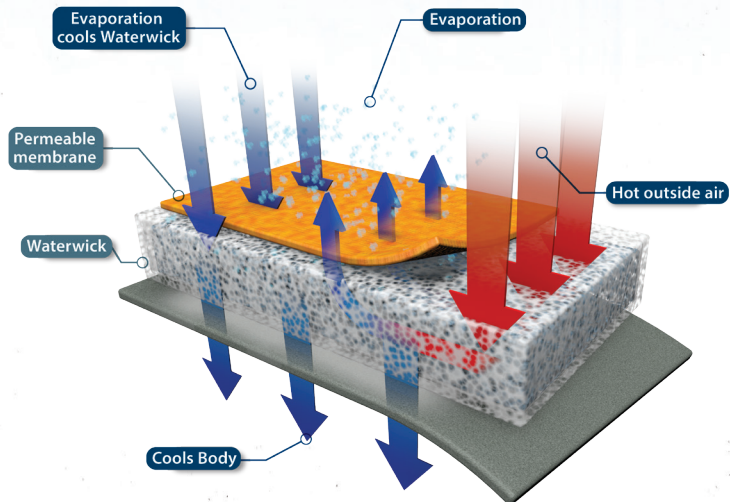

Chill-Its® #6685

DRY EVAPORATIVE TECHNOLOGY >>>

6685

TECH TAGS:  

Dry Evaporative Cooling Vest: Fill with water and enjoy hours of cooling relief and comfort.

- Provides immediate and long lasting cooling
- Up to 3 days of cooling ability
- V-neck with zip closure
- Easy to use watertight filling cap
- Lightweight, durable, and machine washable (with cap closed)
- Mesh sides for increased ventilation and comfort
- Patented

ITEM #	SIZE	COLOR
12673	M	Hi-Vis Lime
12674	L	Hi-Vis Lime
12675	XL	Hi-Vis Lime
12676	2XL	Hi-Vis Lime
12677	3XL	Hi-Vis Lime

ACTIVATE YOUR 6685 DRY VEST

// Fill vest with 13-20oz. (400-600 ML) water, massage upward to distribute water to the front of the vest. *Open cap and squeeze out excess water.* The inner membrane absorbs the water and cooling will be immediate.

// Activation will take place within 5 minutes. However, filling 30 minutes prior to use is recommended due to variances in conditions

// Up to 3 days of cooling relief

// To reactivate, simply refill with water

CHILL-ITS® 6685 DRY VEST TECHNOLOGY

// The Dry Evaporative Vest features the use of a patented technology that cools the body's core zones: front (chest and abdomen) and back

// Inner lining as well as outer shell completely dry to the touch