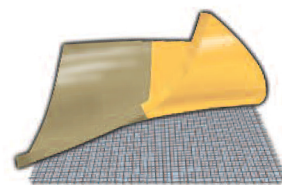

Magnaprene™

Classic Neoprene Performance

Light Weight **Magnaprene™** Single Coated Neoprene On Nylon Suit

Made of nylon and coated with neoprene, this classic is still one of the toughest high performance suits on the market today.

■ Neoprene coating provides excellent abrasion performance and resists oils, acids, chemicals, and solvents.

- Stitched and taped seams are 100% liquidproof.
- Nylon fabric provides excellent strength and durability.
- Flame resistant. Self extinguishing with flameout and afterglow less than 2 seconds after removal of ignition source. Test method ASTM D6413.

Ideal Applications: Petrochemical, Chemical, Off Shore Drilling, Mining, Fishing, and Forestry.

Made of nylon and coated with neoprene, this Tingley classic has performed for generations.

FEATURES & BENEFITS

Batwing sleeve construction and generously cut for maximum freedom of movement	.....	X
Stitched and taped seams, for 100% waterproof protection	.....	X
Storm fly front seals out wind, rain, and contaminants	.....	X
Corduroy tip collar for neck comfort	.....	X
Take-up snaps on sleeves and ankle cuffs for adjustable fit	.....	X
Heavy duty snaps for maximum performance	.....	X
Mildew resistant	.....	X
Flame resistant tested*	.....	X

Chemical Resistance: Animal fats, certain acids, alcohols, caustics, oils, and certain solvents.

* Flame resistant. Self extinguishing with flameout and afterglow less than 2 seconds after removal of ignition source. (Test method ASTM D6413).

MAGNAPRENE

MAGNAPRENE – 9 Oz. Mat'l Wt. – 12 Mil Thick

JACKETS

	J12207	Yellow – Storm Fly Front – Hood Snaps	S – 4XL
	J12148	Olive Drab – Storm Fly Front – Attached Hood – Inner Cuffs	S – 5X

OVERALLS

	O12007	Yellow – Plain Front	S – 4XL
	O12008	Olive Drab – Plain Front	S – 5XL

PANTS

	P12008	Olive Drab – Plain Front	S – 4XL

COATS

	C12148	Olive Drab – 48" – Storm Fly Front – Attached Hood – Inner Cuffs	S – 4XL
	C12168	Olive Drab – 60" – Storm Fly Front – Attached Hood – Inner Cuffs	S – 4XL

HOOD

	H12107	Yellow – Detachable	L

Magnaprene™ is a trademark of Tingley Rubber Corp.